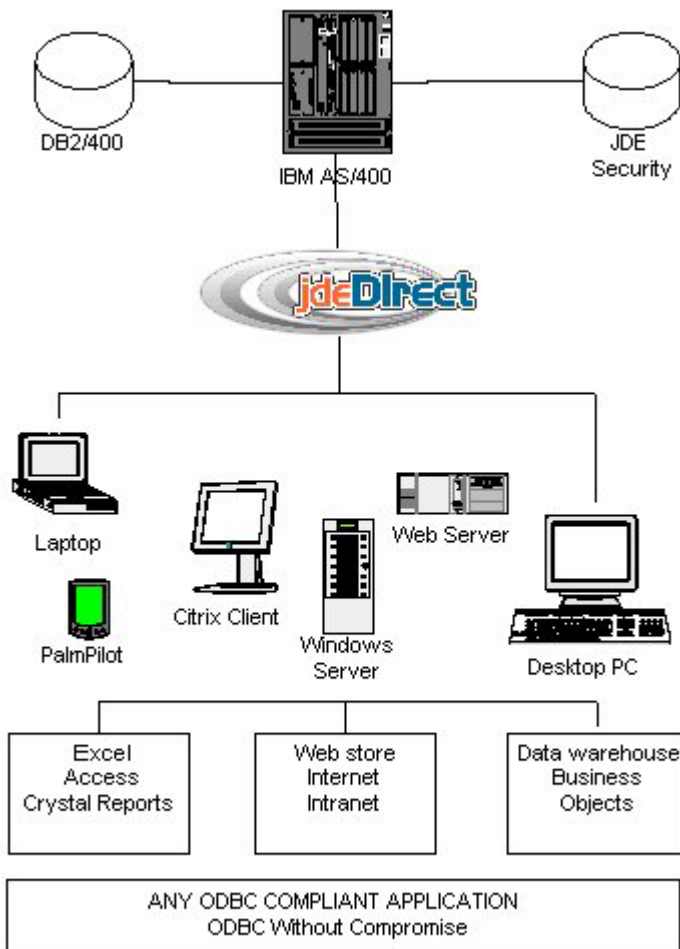

Unity Enterprise Solutions of Leeds UK, reveal jdeDirect ODBC drivers for JD Edwards World Software. Revolutionising data access for users of World by communicating directly with their IBM AS/400 World database providing the freedom to externally access ALL their World business data.

Key Features

- Enable industry standard date formatting.
- Automatically activate numerical decimalisation.
- Enable UDC descriptions in virtual columns.
- Service your organisation on a global scale through language preferences.
- Present full column and table name descriptions.
- Understands World environments and library lists.
- Observes World Branch/Plant, search type and dream writer security.
- Connect to multiple environments at the same time.
- Fully compliant with your MS Office suite.
- Installs as a ODBC driver, behaves like any other ODBC driver with ANY ODBC compliant application.

Implement 3rd party software without training the software supplier on the complexities of the JD Edwards database.

jdeDirect ODBC drivers is a Windows middleware solution for connecting third party products and other custom applications to JD Edwards OneWorld and JD Edwards World software. jdeDirect drivers accept standard ODBC function calls and translates them into native JD Edwards SQL. They can communicate with any JD Edwards security server, database server and Data Dictionary to access, retrieve and present data held within a JD Edwards database into a human readable form. jdeDirect ODBC products provide the highest ODBC level 3.5 conformance. All our jdeDirect drivers are tested using the current releases of Microsoft Data Access Components to ensure that they are compatible with the latest generation of development tools.