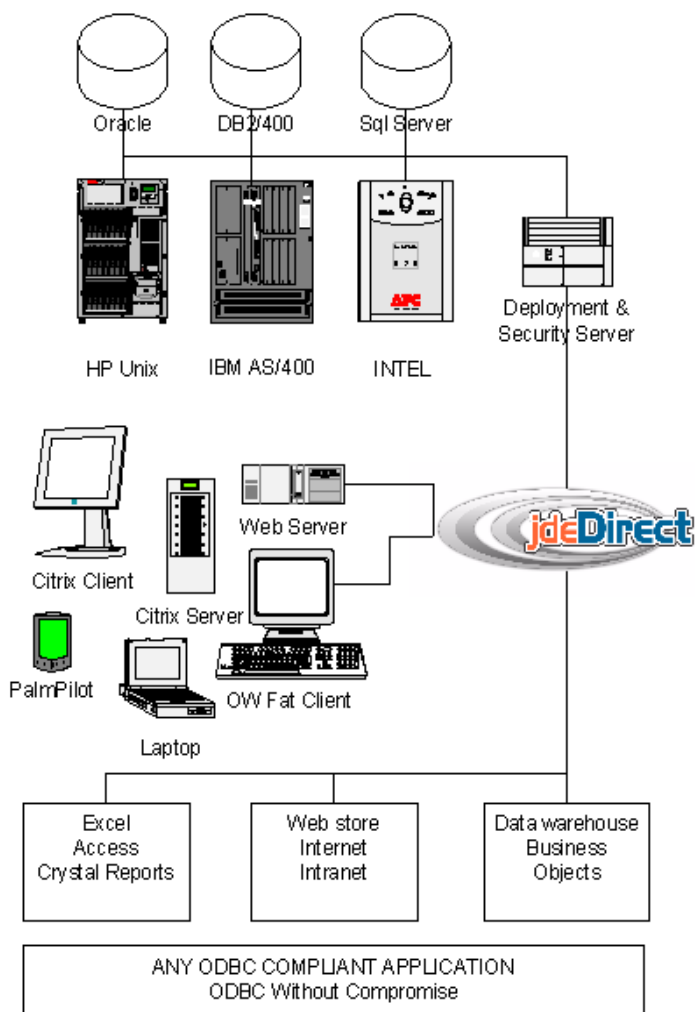

Unity Enterprise Solutions of Leeds UK, reveal jdeDirect ODBC drivers for JD Edwards OneWorld. Revolutionising data access for users of OneWorld by communicating directly with the security server and data dictionary providing the freedom to externally access ALL OneWorld business data.

Key Features

Enable industry standard date formatting.

Automatically activate numerical decimalisation.

Enable UDC descriptions in virtual columns.

Service your organisation on a global scale through language preferences.

Present full column and table name descriptions.

Connect to multiple environments at the same time.

Present a distributed database as a single seamless database by applying your OCM mappings.

Will operate on fat clients, thin clients, over citrix, with or without OneWorld being loaded.

jdeDirect ODBC drivers is a Windows middleware solution for connecting third party products and other custom applications to JD Edwards OneWorld software. jdeDirect drivers accept standard ODBC function calls and translates them into native JD Edwards SQL. They can communicate with any JD Edwards security server, database server and Data Dictionary to access, retrieve and present data held within a JD Edwards database into a human readable form.